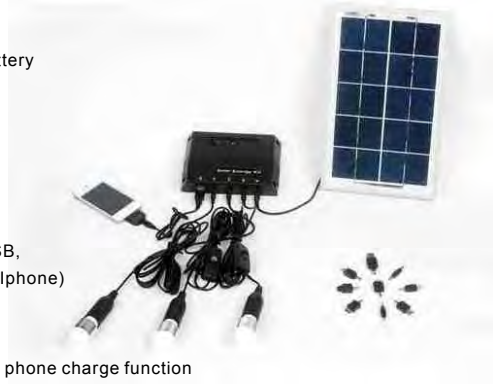

Function:

Multifunction,used for DC output,and charge for mobile charger,LED light, etc.small household application.

Solar rechargeable Other functions: mobile phone charge function

Battery: rechargeable Li battery

Lighting time: 6-hour working after fully charge with overcharge and discharge protections

Approved by CE, Rohs

Solar home light(6W)

Data parameter: SK-SHL006-024

Data parameter:

- 1.Solar Panel: 6W/5V Poly Solar Panel
- 2.Light source: LED 2W*3pcs
- 3.Material: ABS
- 4.Battery: 3.7V/8800mAH Li Battery
- 5.Lighting time : 8 hours working after full charge for 3 lamps.
- 6.Overcharge and over discharge protection
- 7.Rechargeable by solar
- 8.Other functions: Mobile phone charge function.

Function:

- Multifunction,used for DC output,and charge for mobile charger,LED light ,etc.small household application.Solar rechargeable Other functions: mobile phone charge function
- Battery: rechargeable Li battery
- Lighting time: 8-hour working after fully charge With overcharge and discharge protections
- Approved by CE, Rohs

Function:

- 30W solar system, it can power 3pcs 3WLED lamp for more than 12 hrs
- Used for camping, outdoors activities, and traveling
- Good, fashionable and romantic for your cabin, boat and any kinds of camping/traveling
- Household power system can support ,lighting, radio, recorder, fan, mobile phone
- With battery charging indicator
- Overcharge and discharge protections
- Approved by CE, Rohs