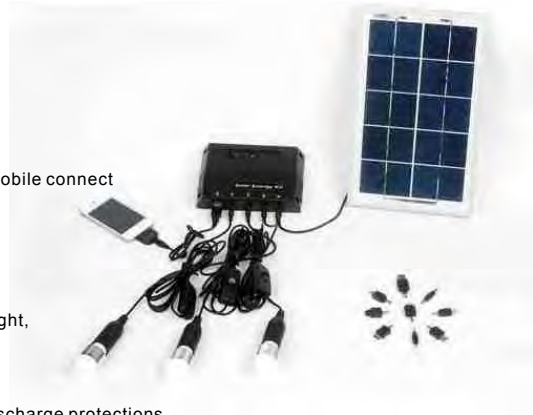

Function:

Multifunction,used for DC output,and charge for mobile charger,LED light, etc.small household application.

Solar rechargeable Other functions: mobile phone charge function

Battery: rechargeable Li battery

Lighting time: 6-hour working after fully charge with overcharge and discharge protections

Approved by CE, Rohs

Solar home light(6W)

Data parameter: SK-SHL006-024

Data parameter:

- 1.Solar Panel: 6W/5V Poly Solar Panel
- 2.Light source: LED 2W*3pcs
- 3.Material: ABS
- 4.Battery: 3.7V/8800mAH Li Battery
- 5.Lighting time : 8 hours working after full charge for 3 lamps.
- 6.Overcharge and over discharge protection
- 7.Rechargeable by solar
- 8.Other functions: Mobile phone charge function.

Function:

- 20W Solar System, it can power 3pcs 3W LED lamp for more than 9 hrs
- Used for camping, outdoors activities, and traveling
- Good, fashionable and romantic for your, cabin, boat and any kinds of camping/traveling
- Household power system can support ,lighting, radio, recorder, fan, mobile phone
- With battery charging indicator
- Overcharge and discharge protections
- Approved by CE, Rohs

Function:

- 30W solar system, it can power 3pcs 3WLED lamp for more than 12 hrs
- Used for camping, outdoors activities, and traveling
- Good, fashionable and romantic for your cabin, boat and any kinds of camping/traveling
- Household power system can support ,lighting, radio, recorder, fan, mobile phone
- With battery charging indicator
- Overcharge and discharge protections
- Approved by CE, Rohs